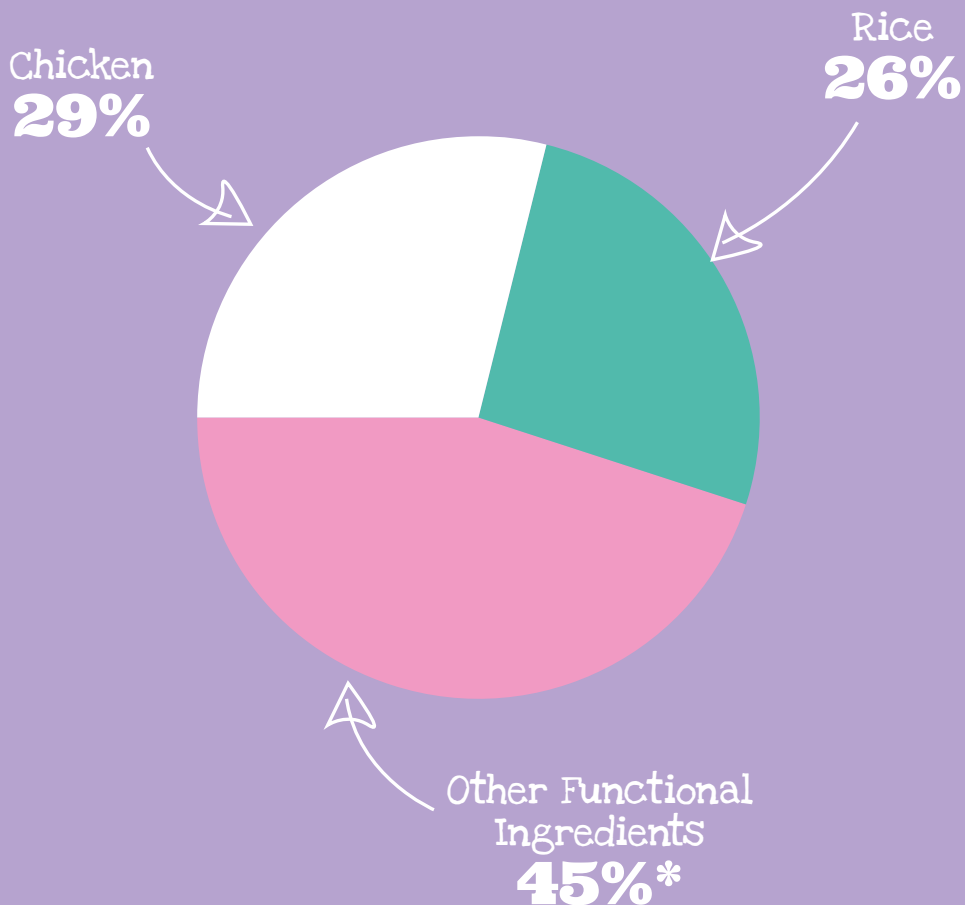

Why Rice?

Rice is a carbohydrate source ideal for dogs with sensitive digestion.

Our Recipe

★ 29% Total Chicken

★ Yucca Extract

★ Digestive Health

★ Skin & Coat

★ Immune System

★ No Added Artificial Colours
& Preservatives

★ Made in the UK

Composition

*visit our website for more info.

Bag Size

- ★ The Super Premium Range is available in a large, long lasting 12kg size

Kibble Size

- ★ Optimal kibble size and shape for adult dogs
- ★ Crunchy kibble texture